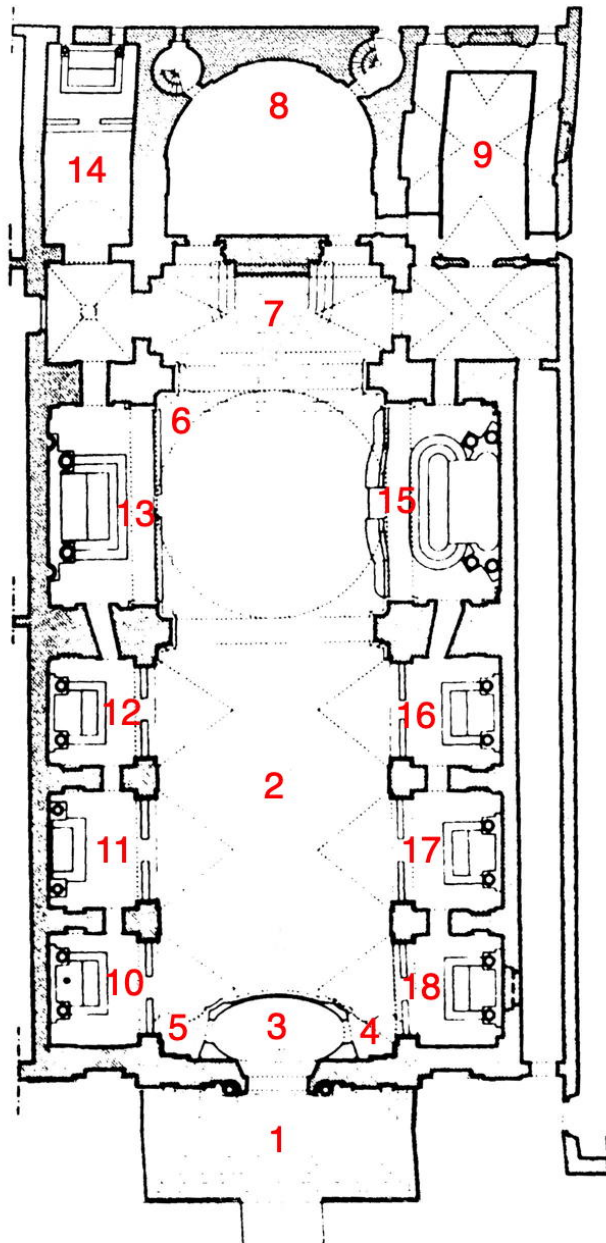

# Santa Maria della Scala plan

1. Facçde
2. Nave
3. Wooden Cantorie and Organ
4. Funeral monumie to the Marquis Mario Zandomarie  
of the Counts of San Cesareo (d. 1660)
5. Funeral monumie of Leonora Perretti (d. 1697)
6. *Madonna del Carmine* by Giuseppe Peroni
7. High Altar
8. Apse and Choir
9. Sacristy
10. Chapel of Our Lady of Mount Carmel