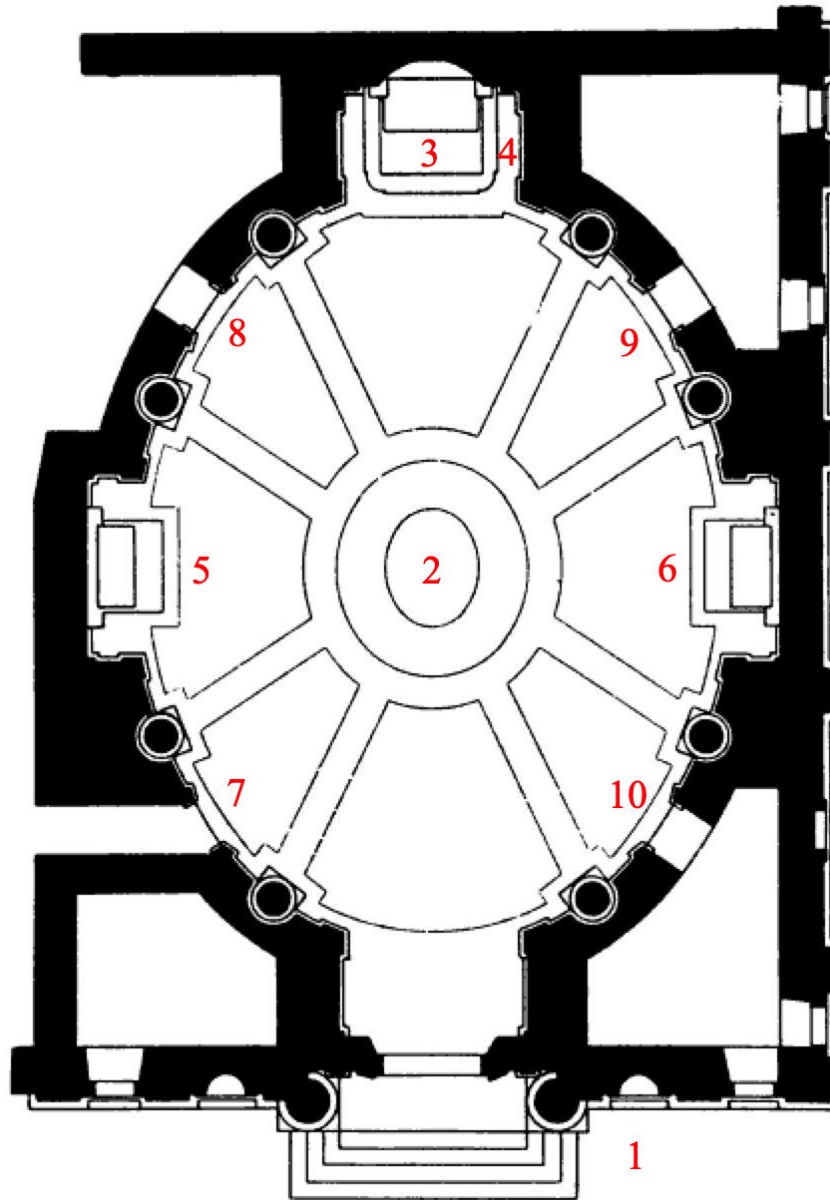

Plan of Sant'Anna dei Palafrenieri

1. Façade
2. Nave / Dome
3. Sanctuary
4. Organ / Madonna
5. Altar of St. Charles Borromeo
6. Altar of St. Giles
7. Fresco *St Anne Giving Alms*,
8. Fresco *The Vision of SS Joachim and Anne Predicting the Birth of Our Lady*
9. Fresco *The Apotheosis of St Anne.*
10. Fresco *St Anne Teaches Our Lady to Read*