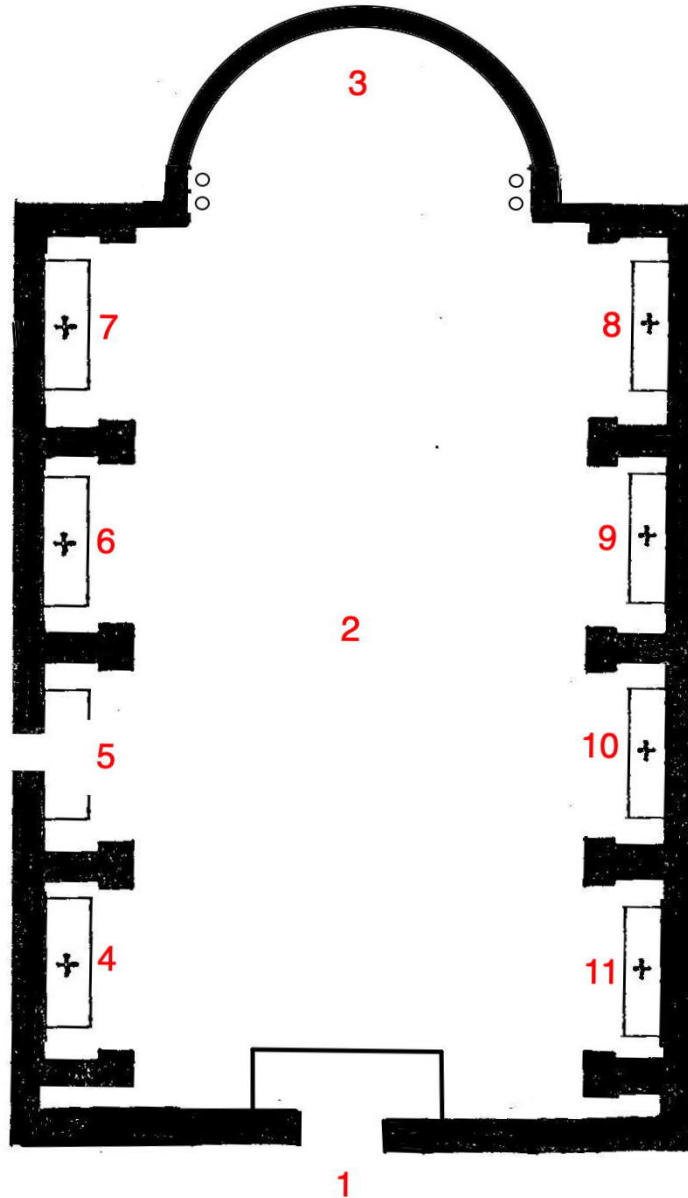

# San Pietro Chanel Plan

1. Façade
2. Nave
3. Sanctuary
4. Altar of Cardinal Francis-Xavier Văn Thuận Nguyễn
5. Entrance from hotel lobby
6. Altar of St. Patrick and St. Brigid of Ireland
7. Altar of Archbishop John Dede Polding
8. Altar of St. Mary of the Cross Mackillop
9. Altar of Saint (Sir) Thomas More, and John Henry Cardinal Newman
10. Altar of St. Peter Chanel
11. Altar of Pope Saint John Paul II, and Saint (Mother) Teresa of Calcutta,