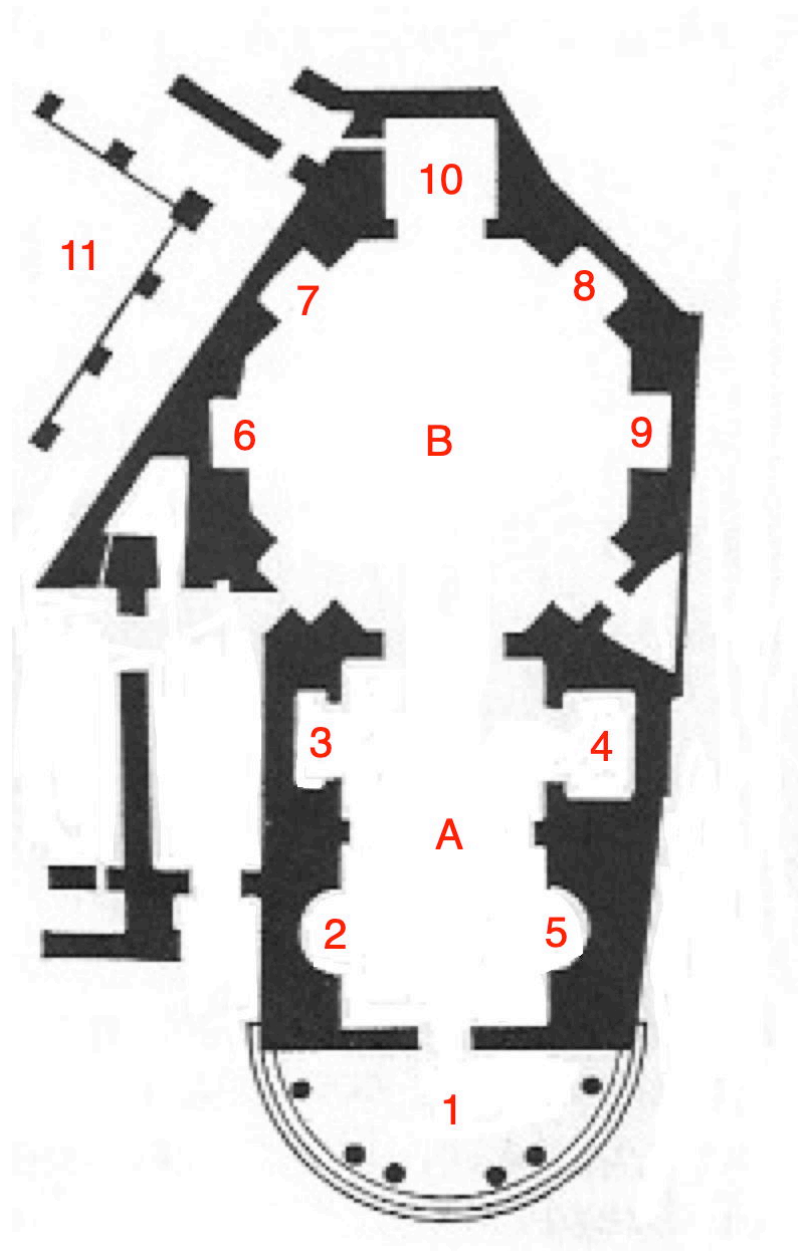

Plan of Santa Maria della Pace

Legend:

- 1 - Semicircular pronaos
- 2 - Chapel of the SS. Bridget and Catherine of Alexandria (Ponzetti)
- 3 - Mignanelli Chapel
- 4 - Chapel of St. Anna (Cesi)
- 5- Chigi Chapel
- 6 - Chapel of the Nativity
- 7 - Chapel of the Crucifix
- 8 - Chapel of St. John the Evangelist (Benigni)
- 9 - Chapel of St. John the Baptist (Olgiata)
- 10 - Main altar
- 11 - Cloister