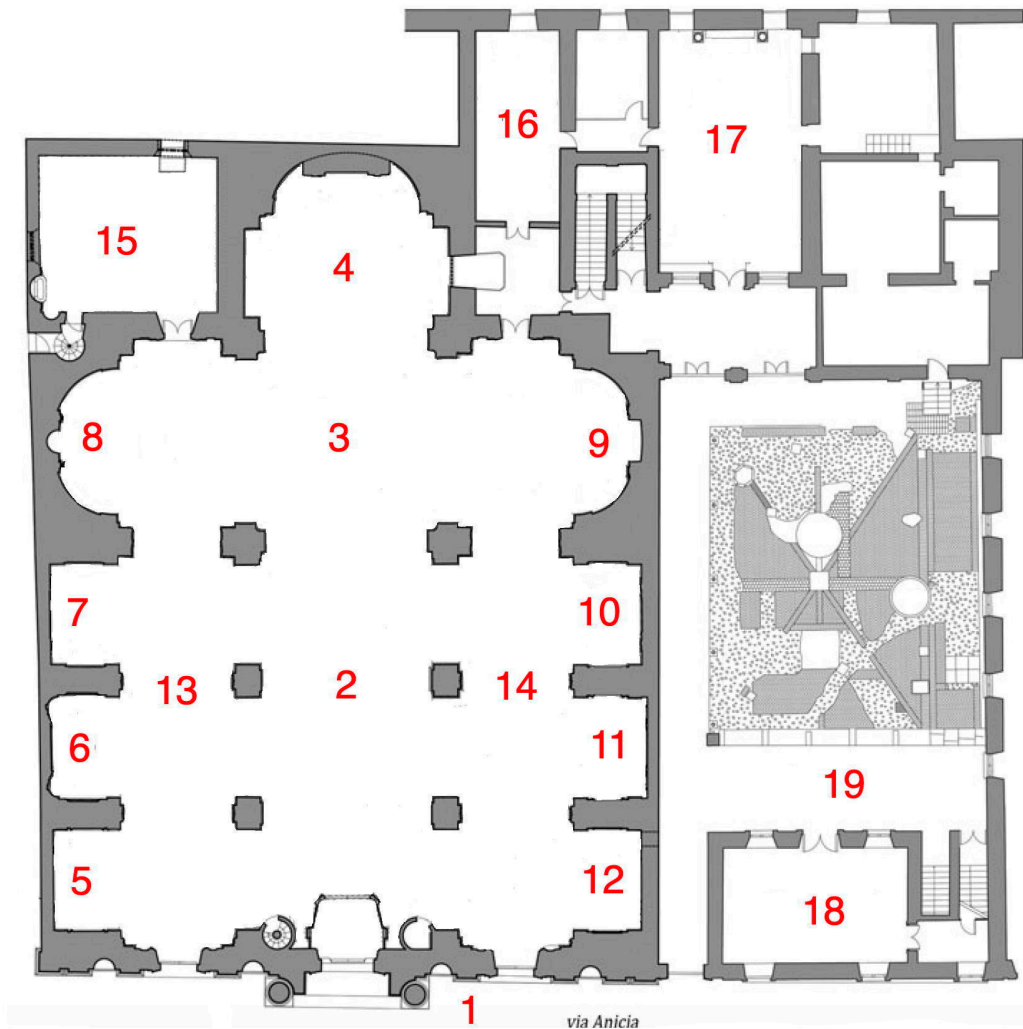

# Plan of Santa Maria dell'Orto

1. Facade
2. Nave
3. Transept Crossing
4. Sanctuary / Main Altar
5. Chapel of St Sebastian
6. Chapel of St John the Baptist
7. Chapel of Sts Charles, Ambrose & Bernardino
8. Chapel of St Francis
9. Chapel of the Crucifix
10. Chapel of Sts James, Bartholomew & Victoria
11. Chapel of St Catherine of Alexandria
12. Chapel of the Annunciation
13. Left aisle
14. Right aisle

15. Sacristy
16. Hall of Clothing
17. Oratory
18. Former Apothecary
19. Courtyard