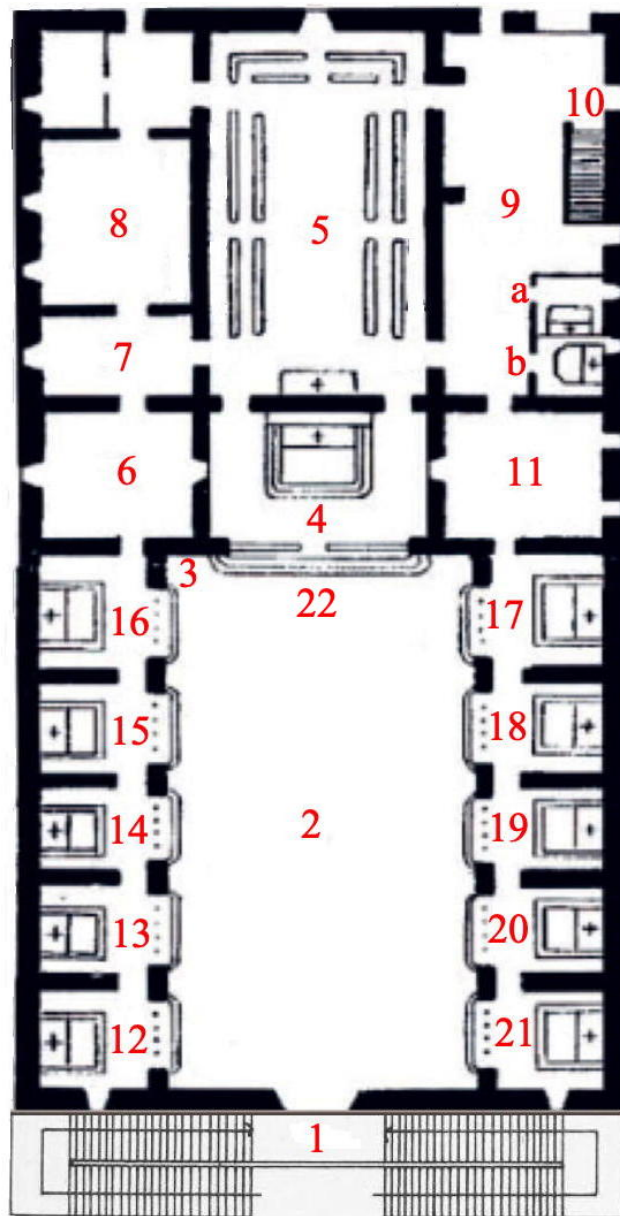

Plan of Santa Maria della Concezione dei Cappuccini

1. Façade and stairs
2. Nave
3. Tomb of Prince Alexander Sobieski
4. Sanctuary
5. Choir
6. Correct and passage
7. Atrium of the sacristy
8. Sacristy
9. a) Cell of San Felice da Cantalice

b) Cell of San Crispino from Viterbo

10. Stairs to Crypt
11. Oratory of Pope Urban VIII
12. Chapel of St. Paul
13. Chapel of St. Felice of Cantalice
14. Chapel of Christ the Redeemer
15. Chapel of Our Lady, Queen and Mother
16. Chapel of St. Bonaventure
17. Chapel of St. Anthony of Padua
18. Chapel of Jesus in Gethsemane
19. Chapel of St. Francis of Assisi
20. Chapel of the Transfiguration
21. Chapel of St. Michael Archangel
22. Tomb of Cardinal Antonio Barberini