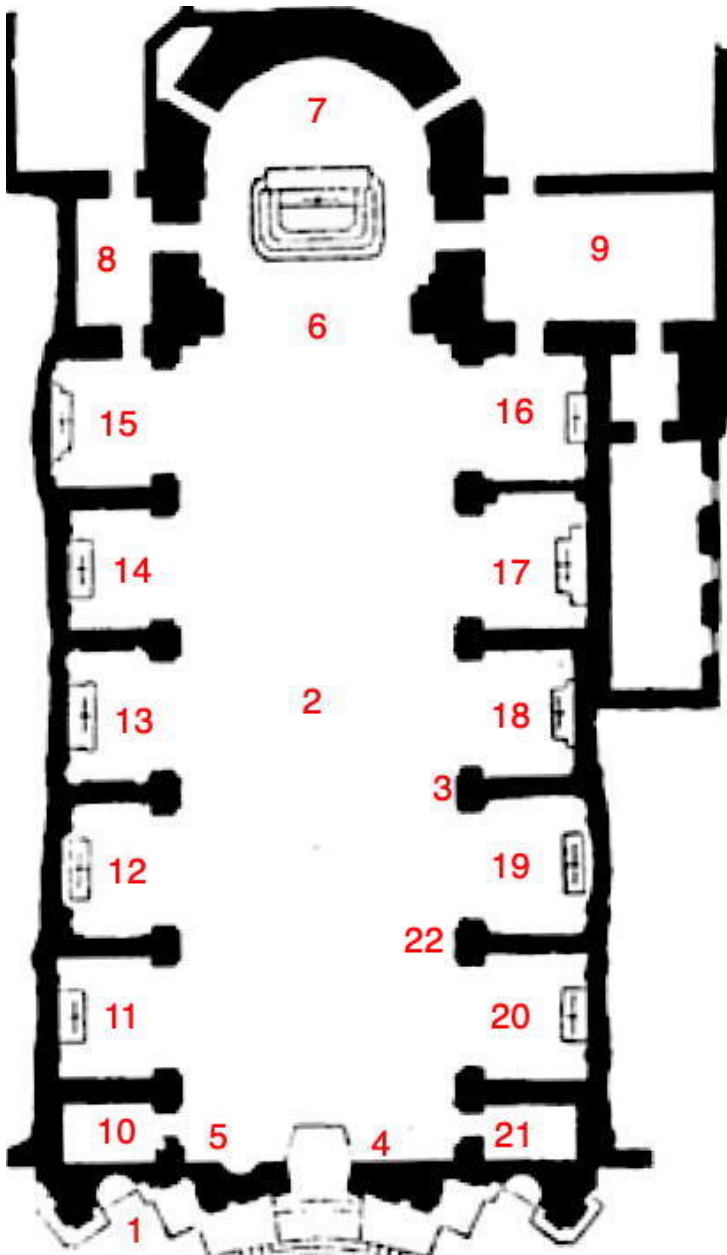

San Marcello al Corso plan

1. Facade
2. Nave
3. Pulpit
4. Counterfacade
5. Monument of Cardinal Giovanni Michiel
6. Triumphal arch
7. Sanctuary
8. Side entrance
9. Sacristy
10. Chapel of the Good Shepherd
11. Chapel of the Seven Holy Founders
12. Chapel of St Mary Magdalen
13. Chapel of Our Lady of Sorrows
14. Chapel of St Paul
15. Chapel of St Philip Benizi
16. Chapel of St Peregrine Laziozi
17. Chapel of the Crucifix
18. Chapel of Our Lady of Graces
19. Chapel of SS Degna and Merita
20. Chapel of the Annunciation
21. Entrance to the campanile
22. Pietà