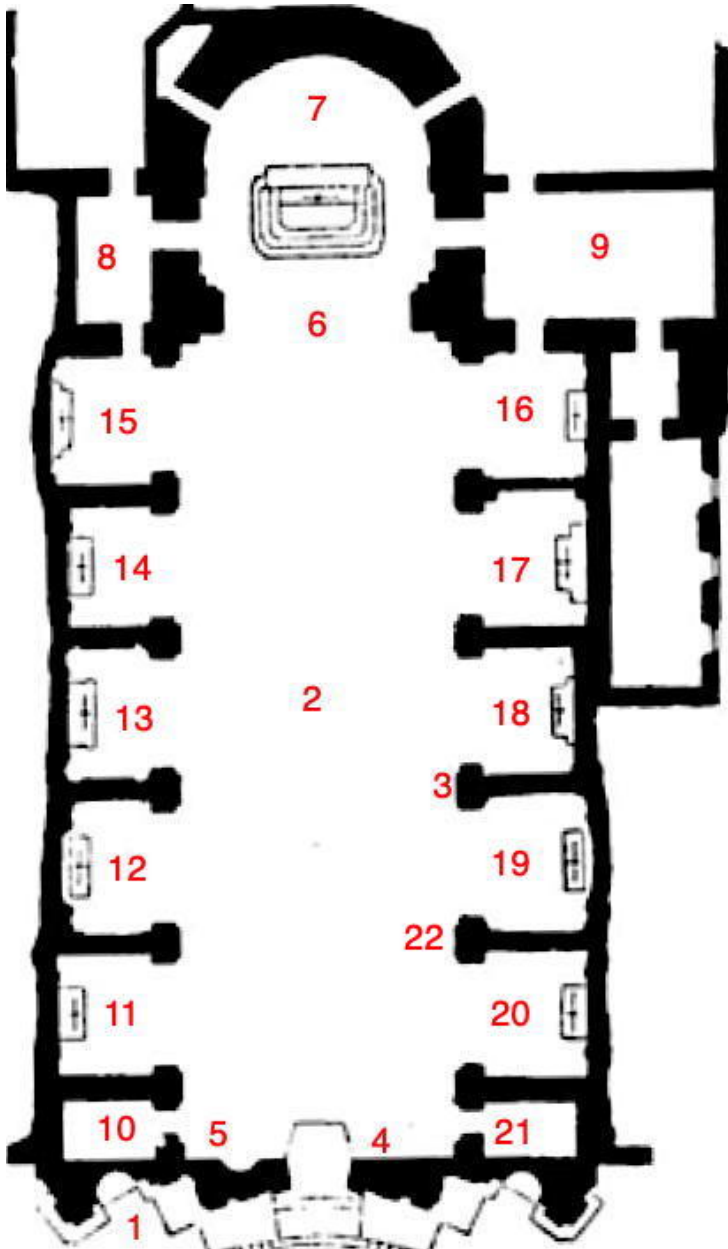

San Marcello al Corso plan

1. Facade
2. Nave
3. Pulpit
4. Monument of Francesco Cennini de'Salamandri
5. Monument of Cardinal Giovanni Michiel
6. Triumphal arch
7. Sanctuary
8. Side entrance
9. Sacristy
10. Chapel of the Good Shepherd
11. Chapel of the Seven Holy Founders
12. Chapel of St Mary Magdalen
13. Chapel of Our Lady of Sorrows
14. Chapel of St Paul
15. Chapel of St Philip Benizi
16. Chapel of St Peregrine Laziozi
17. Chapel of the Crucifix
18. Chapel of Our Lady of Graces
19. Chapel of SS Degna and Merita
20. Chapel of the Annunciation
21. Entrance to the campanile
22. Pietà