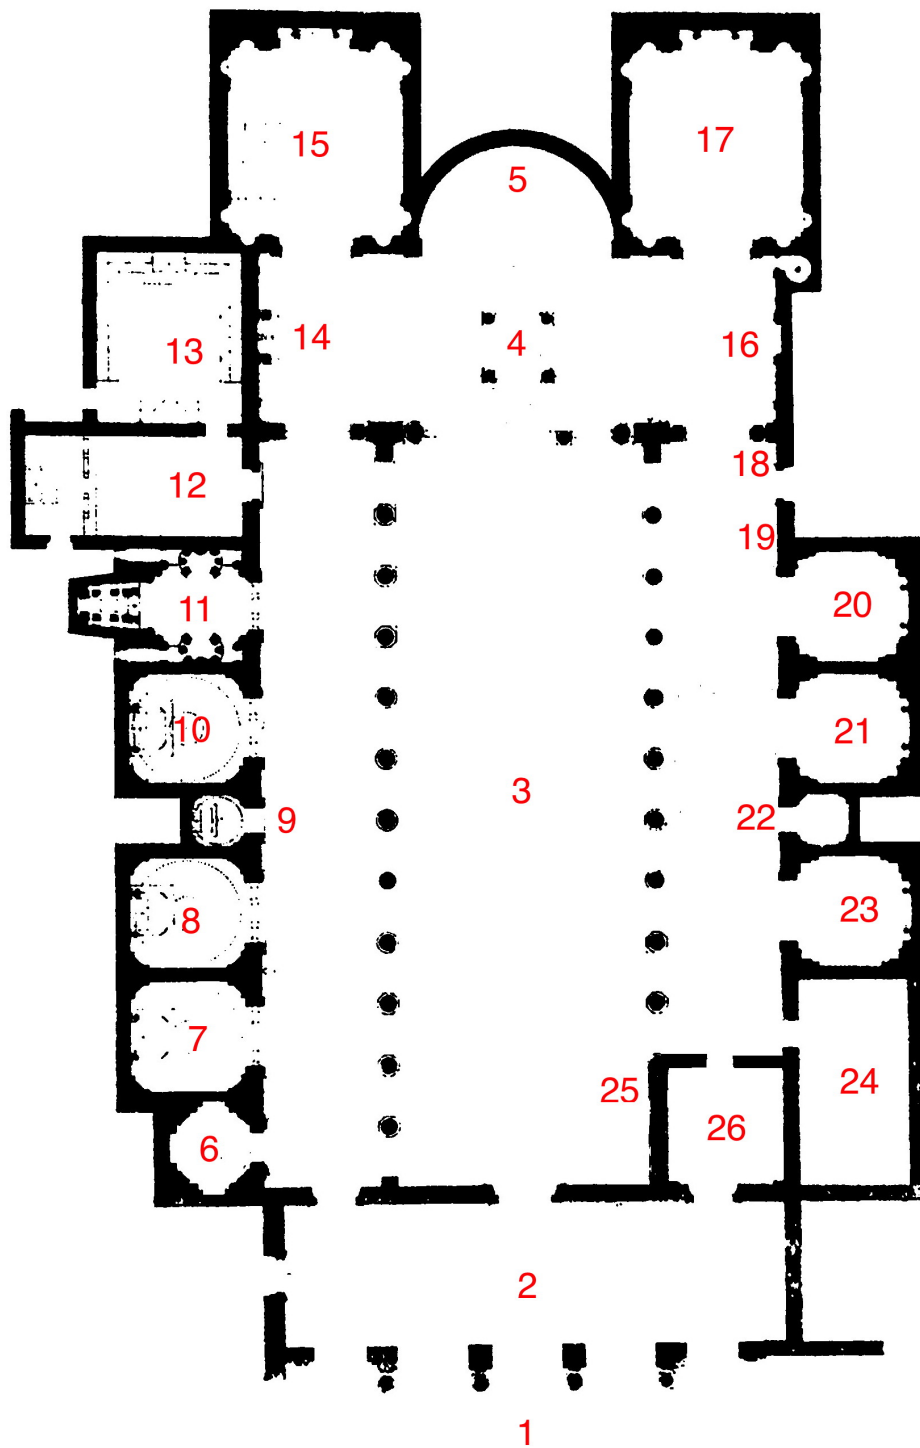

Santa Maria in Trastevere Plan

1. Piazza and Façade
2. Loggia
3. Nave and Ceiling
4. Main altar and Baldacchino
5. Apse

6. Baptistery
7. Chapel of Our Lady of Divine Love (Spinosa Chapel)
8. Chapel of St Francis (Ardize chapel)
9. Tomb to Pope Innocent II
10. Chapel of the Sacred Heart
11. Chapel of St Jerome (Avila Chapel)
12. Sacristy Antechamber
13. Sacristy
14. Left Transept
15. Altemps Chapel (Madonna della Clemenza)
16. Right Transept
17. Chapel of the Winter Choir
18. Relics of the Martyrs
19. Corradini Monument
20. Chapel of SS Peter and Paul
21. Chapel of Our Lady of Sorrows
22. Chapel of the Crib
23. Chapel of Santa Francesca Romana (Bussi chapel)
24. Gift Shop
25. Aumbry for Holy Oil
26. Lobby