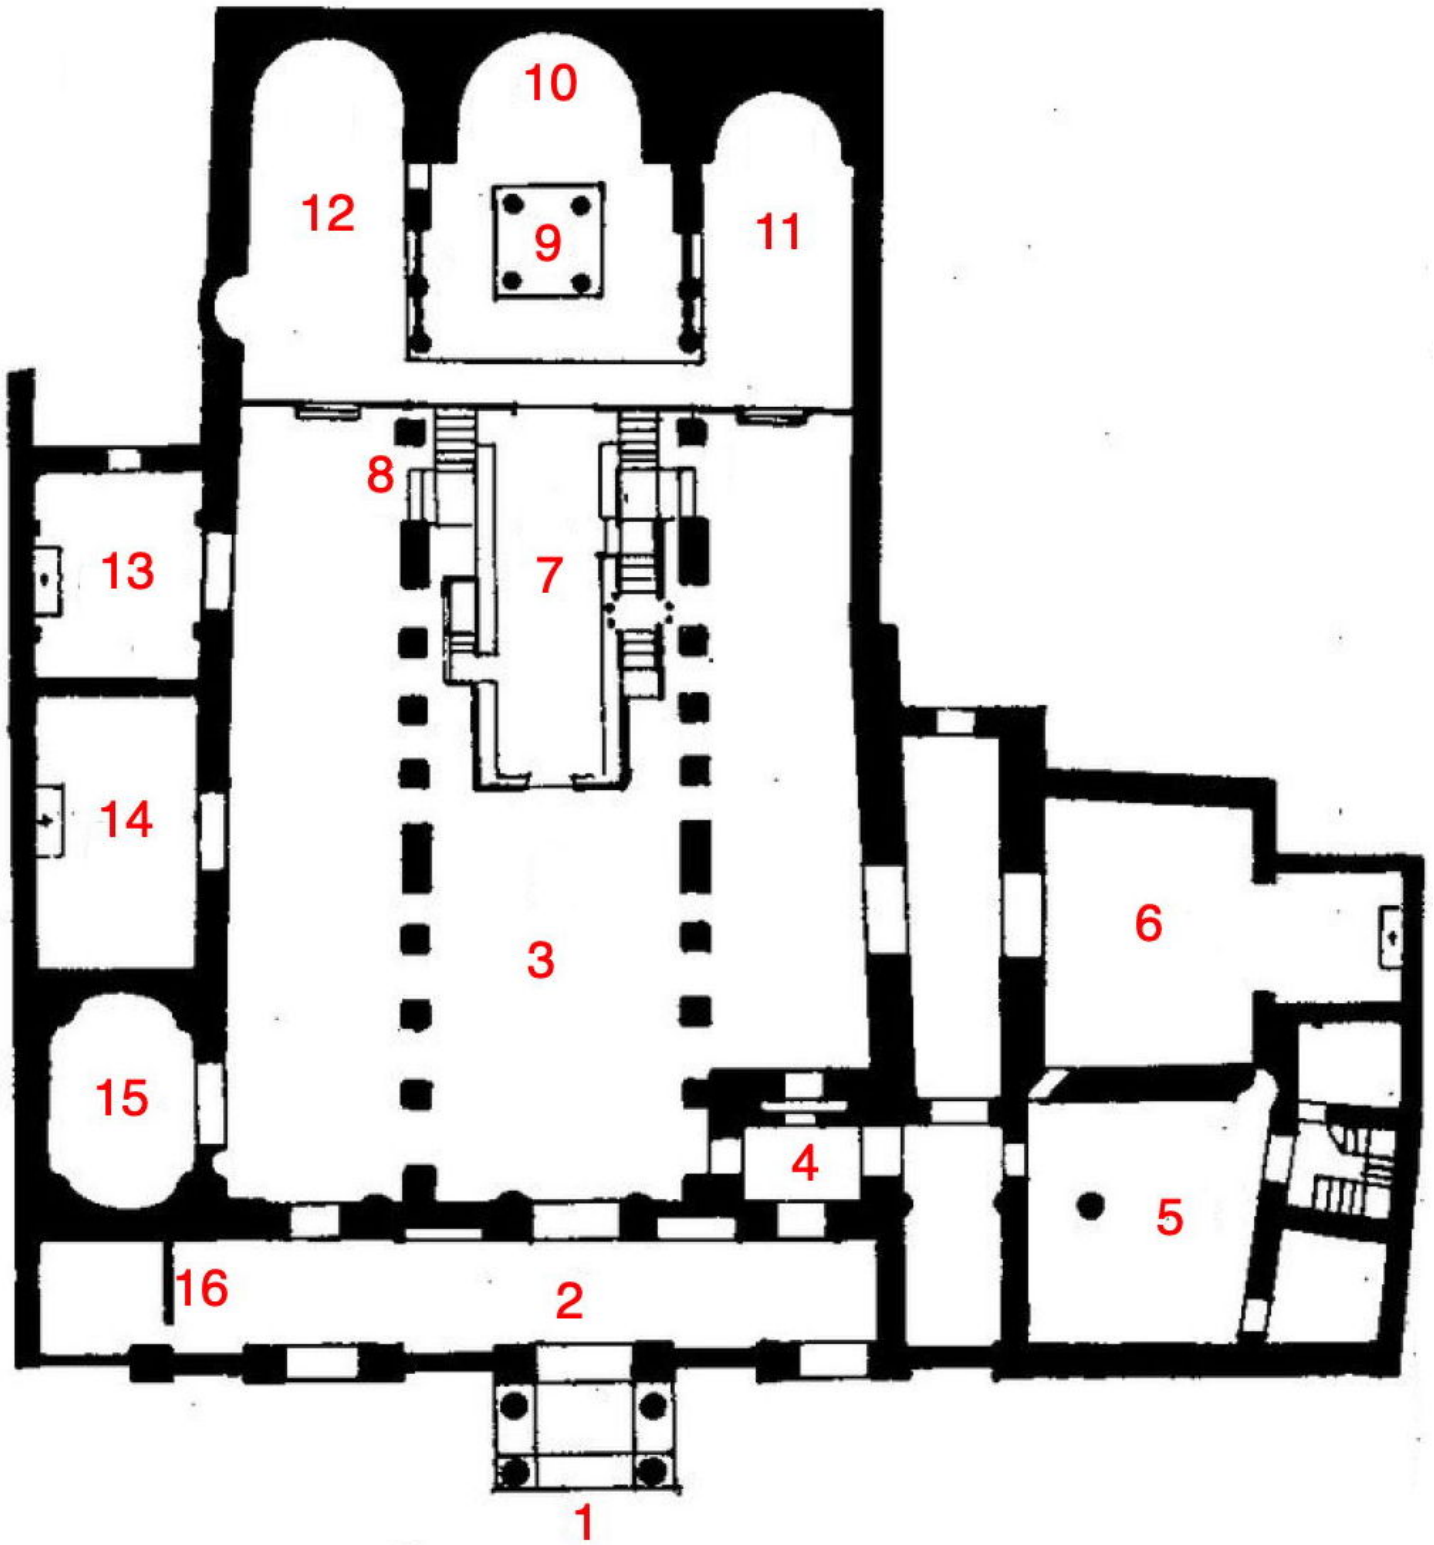

Santa Maria in Cosmedin Plan

- 1 - Front
- 2 - Portico
- 3 - Central Nave
- 4 - Base of the Campanile
- 5 - Sacristy
- 6 - Winter Choir
- 7 - Schola Cantorum
- 8 - Entrance the crypt
- 9 - Altar major and baldachino
- 10 - Main Apse
- 11 - Apse Chapel of St. John the Baptist
- 12 - Apse Chapel of Our Lady of Lorato
- 13 - Chapel of the Confession
- 14 - Chapel of San Giovanni Battista de' Rossi
- 15 - Baptistery
- 16 - "Bocca della Verità" (Mouth of Truth)