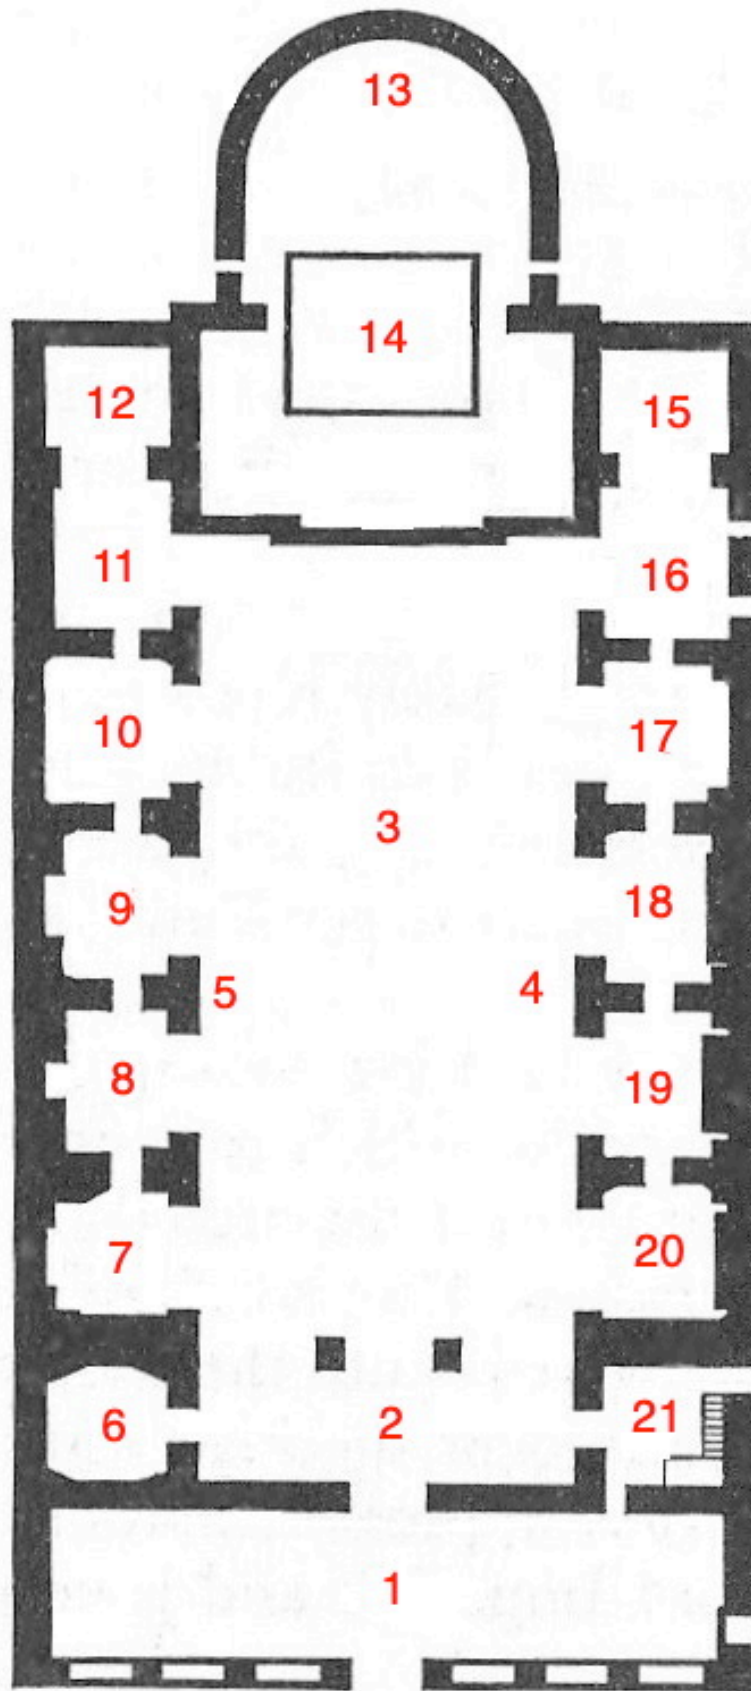

# San Lorenzo in Lucina Plan

1. 12<sup>th</sup> century Portico
2. Narthex
3. Nave
4. Poussin Monument
5. Pulpit
6. Baptistry
7. Chapel of St. Charles Borromeo
8. Chapel of St. John Nepomucene
9. Chapel of St. Joseph
10. Chapel of St. Francis of Assisi (Cappella Mariscotti)
11. Memorial to Cardinal Gabriele della Genga Sermattei
12. Chapel of the Immaculate Heart of Mary
13. Apse, with 12<sup>th</sup> century throne of Pope Pascal II
14. High altar
15. Chapel of the Crucifix (Cappella Nataletti)
16. Museo Parrocchiale
17. Chapel of the Annunciation (Cappella Fonseca)
18. Relic Chapel of Francesco Caracciolo
19. Chapel of the Blessed Sacrament
20. Relic Chapel of St. Lawrence (Cappella Lovatti)
21. Romanesque campanile