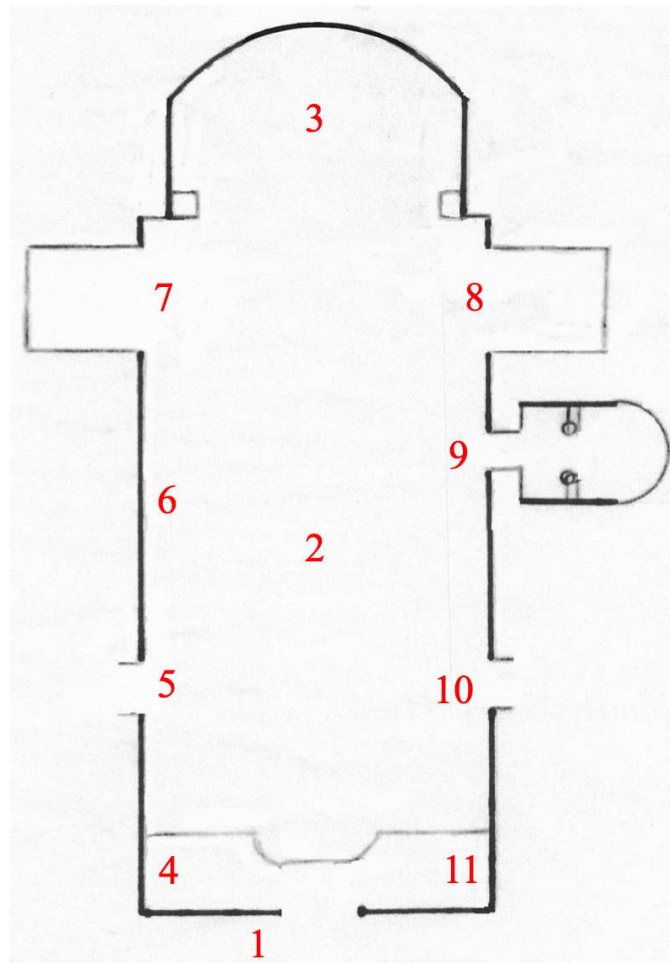

Plan of San Lorenzo in Fonte

1. Façade
2. Nave
3. Sanctuary
4. Portrait of St Joseph Mareello
5. Statue of St Lawrence and door to well
6. *The Madonna and Child with SS Margaret of Cortona and Elizabeth of Hungary*
7. Chapel of Sts. John and Paul
8. Chapel of Our Lady of Sorrows
9. Chapel of the Immaculate Conception
Monument to Giovanni Oliviero
10. Doorway into the sacristy
11. Crucifix