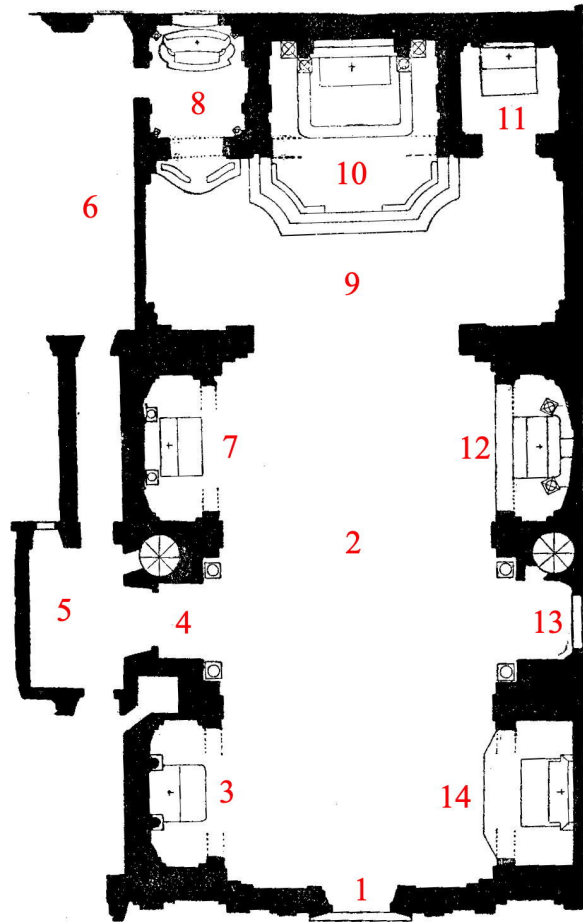

# Plan of San Girolamo della Carità

1. Main entrance
2. Nave
3. Chapel of Ss. Peter & Paul (Cappella Sampieri)
4. Sacristy entrance & organ
5. Sacristy antichamber
6. Sacristy
7. Chapel of St. Charles Borromeo (Cappella Magalotti)
8. Chapel of St. Philip Neri (Cappella Antamoro)
9. Transept
10. Sanctuary
11. Chapel of St. John the Baptist (Cappella Marescotti)
12. Chapel of the Crucifixion (Cappella Speziali)
13. Side entrance
14. Chapel of S. Maria Liberatrice (Cappella Spada)