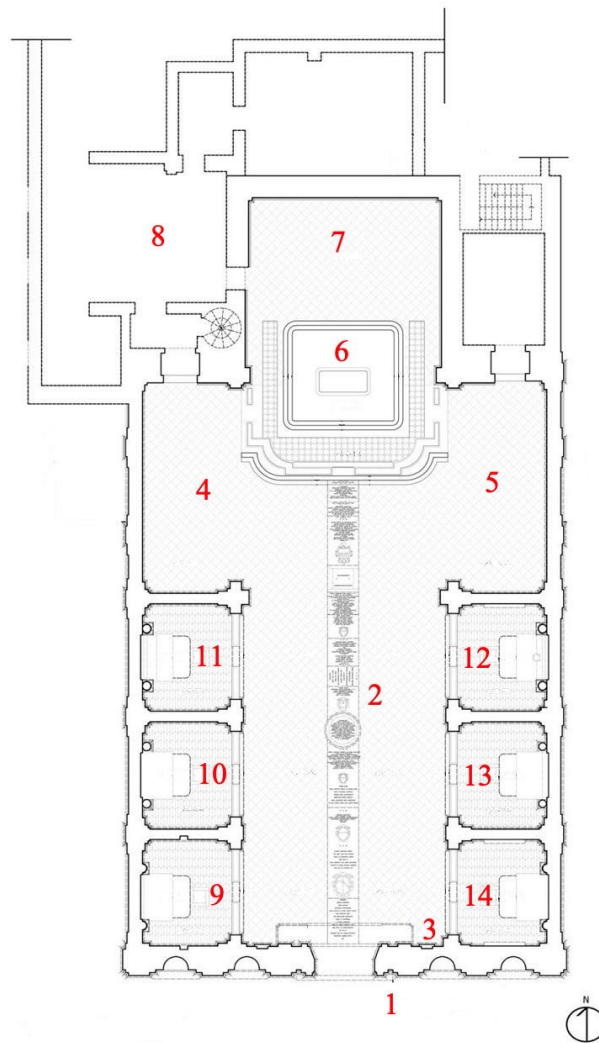

# Floorplan of San Girolamo dei Croati

1. Façade
2. Nave
3. Memorial to Paolo Gozze
4. Left transept
5. Right transept
6. Altar platform and Main Altar
7. Sanctuary
8. Sacristy
9. Chapel of St Jerome
10. Chapel of Our Lady of Sorrows
11. Chapel of SS Cyril and Methodius
12. Chapel of St Anne
13. Chapel of Our Lady of the Star
14. Chapel of St Anthony of Padua