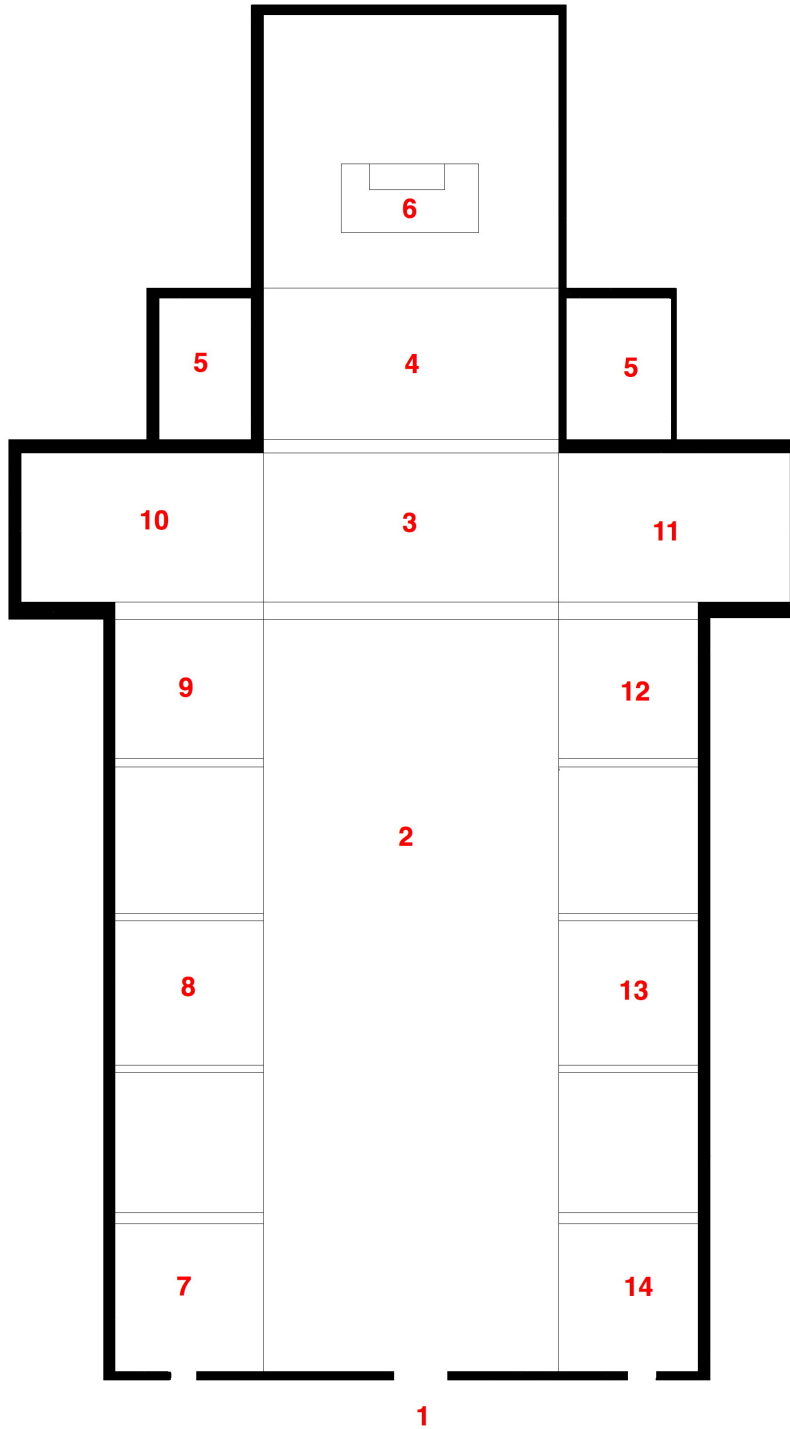

Sacro Cuore di Gesu Plan

1. Façade
2. Nave
3. Transept
4. Choir
5. Organ
6. Presbytery with High Altar
7. Baptistry
8. Altar of Sts Joachim and Anne
9. Altar of Sts John Bosco and Dominic Savio
10. Chapel of Maria Auxiliatrix
11. Chapel of St Joseph
12. Altar of St Francis de Sales
13. Altar of St Mary Domenica
14. Marble statue of Pope Pius IX, and portrait of Pope Leo XIII