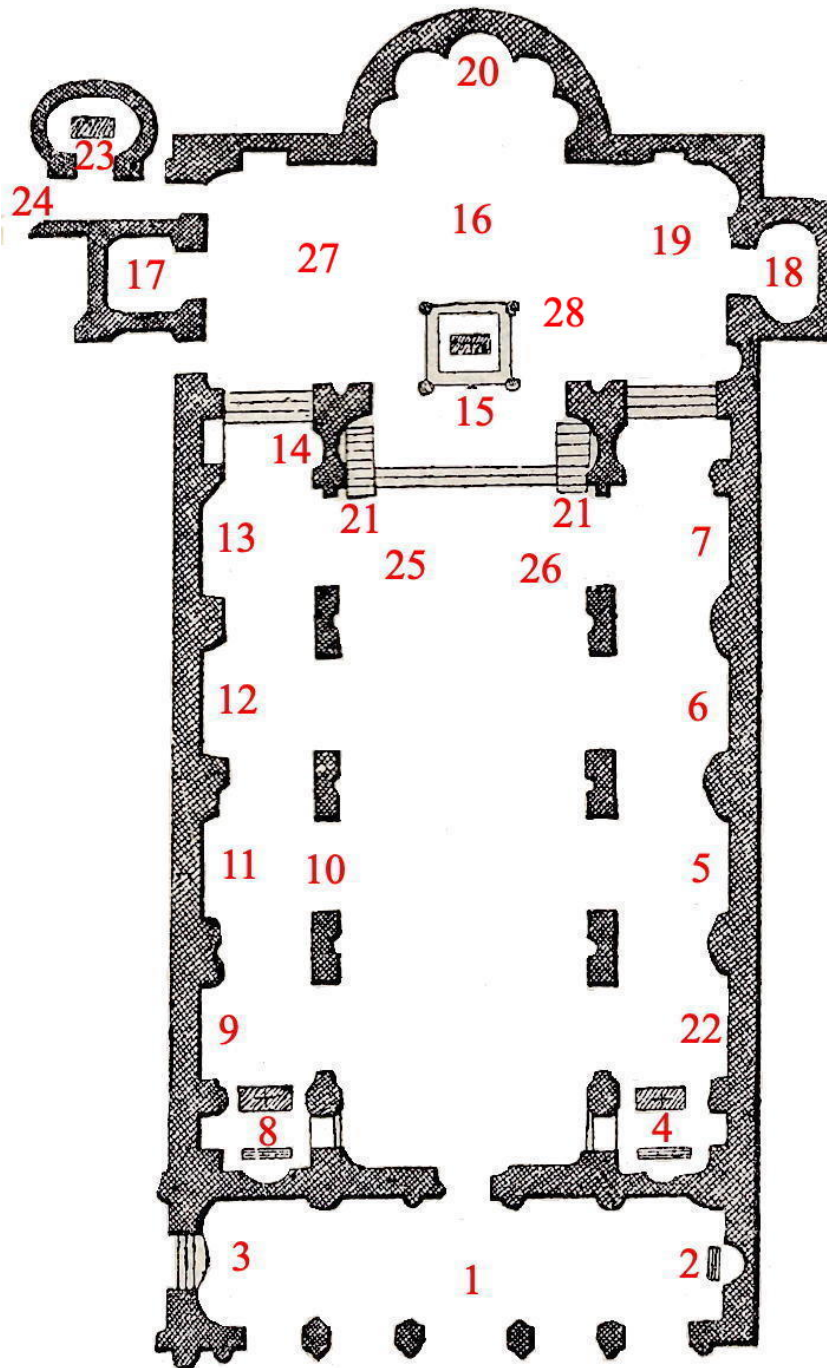

**Basilica of Saints Bonifacio and Alessio on the Aventine**  
 plan Legend

- 1 - Portico
- 2 - Statue of Pope Benedict XIII
- 3 - Entrance to the convent
- 4 - Funeral monument of Card. Metellus Bichi
- 5 - Funeral monument of Antonio Mancini
- 6 - Alter of the Crucifix
- 7 - Funeral monument of Eleonora Boncompagni Borghese