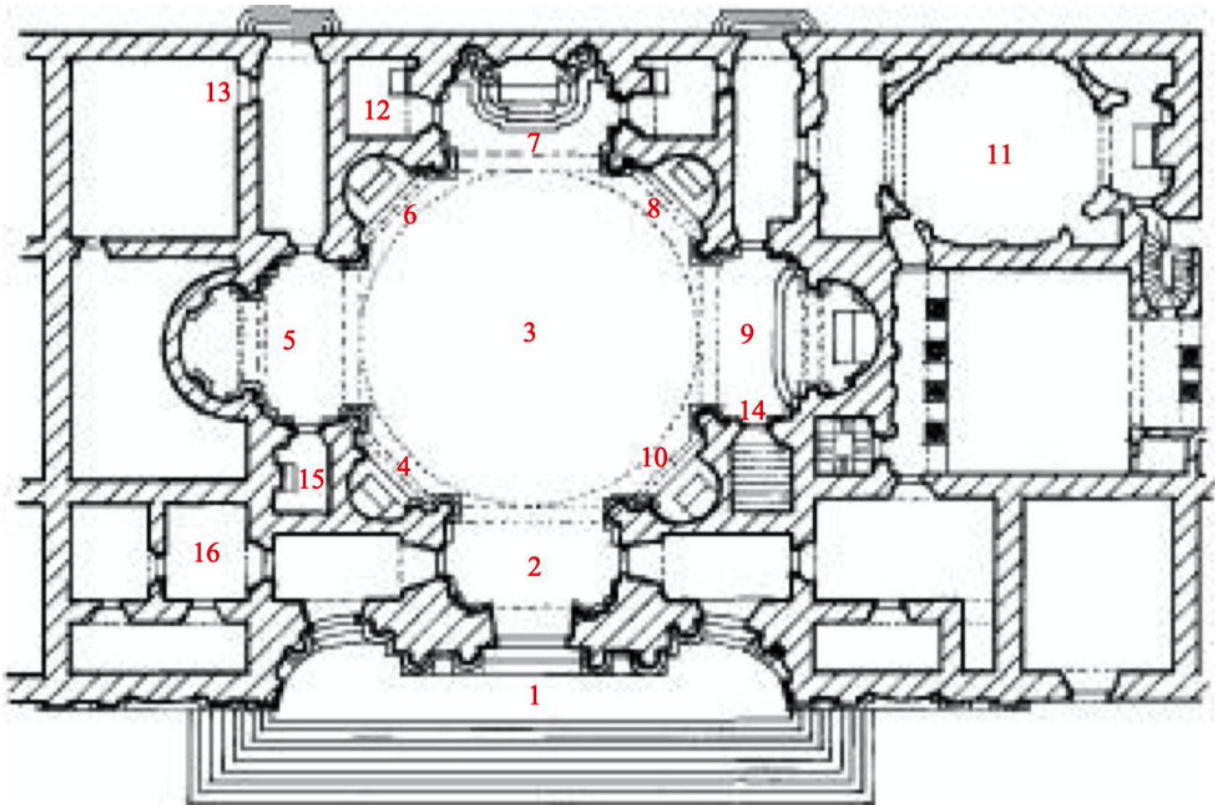

Plan of Sant'Agnese in Agone

Via di Santa Maria dell'Anima

Piazza Navona

1. Facade / entrance
2. Monument of Pope Innocent X / Organ
3. Dome
4. Altar of St Eustace
5. Chapel of St Sebastian
6. Altar of St Cecilia
7. Main altar
8. Altar of St Emerentiana
9. Chapel of St Agnes
10. Altar of St Alexis
11. "Summer Sacristy" of Borromini
12. Chapel of St Philip Neri
13. Entrance to Necropolis or Cemetery Crypt
14. Entrance to crypt
15. Chapel of St Francesca Romana
16. "Winter Sacristy"